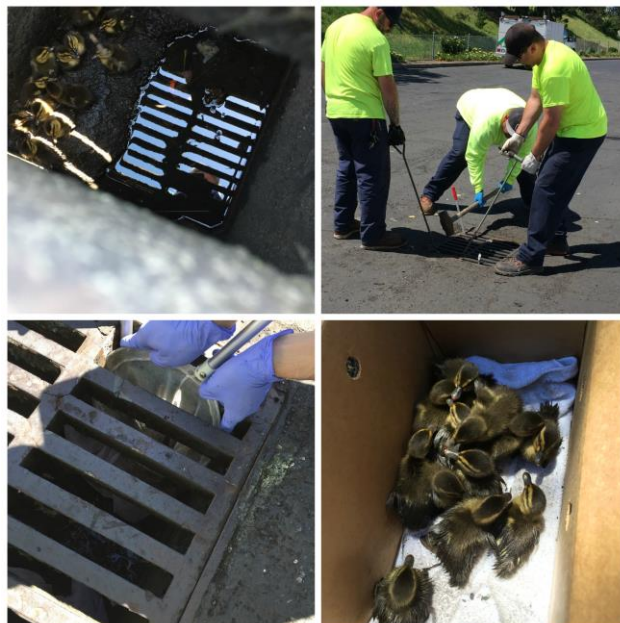

### **Peninsula Humane Society & SPCA Rescues Thirteen Baby Ducklings From Storm Drain in San Mateo**

San Mateo, CA—A dramatic rescue reunited thirteen baby ducklings with their mother yesterday after being trapped in a storm drain in San Mateo. The rescue was a joint effort of the Peninsula Humane Society & SPCA (PHS/SPCA) and the City of San Mateo Public Works.

“We received a call from a concerned resident who had seen the mother duck pacing near a storm drain on South Grant Street in San Mateo and could hear the baby ducklings trapped underneath the grate,” said PHS/SPCA’s Communications Manager Buffy Martin Tarbox. “Our rescue staff arrived, but were unable to remove the grate to reach the ducklings since it had been paved over. We called the City of San Mateo Public Works department for assistance with the grate, and they ended up cutting one of the metal bars so we could maneuver a small net into the drain to rescue the ducklings.”

PHS/SPCA staff were able to scoop up the trapped ducklings in groups of two and three with the net bringing them to safety. The rescue effort took more than an hour.

“Throughout the entire process, the mother duck stayed nearby. Once we had all thirteen of the ducklings above ground, we checked them for injuries, and thankfully they were fine despite their ordeal,” according to Tarbox. “We then moved the ducklings to an area away from the drain where the mother duck took back possession of her babies and led them into the safety of nearby bushes.”